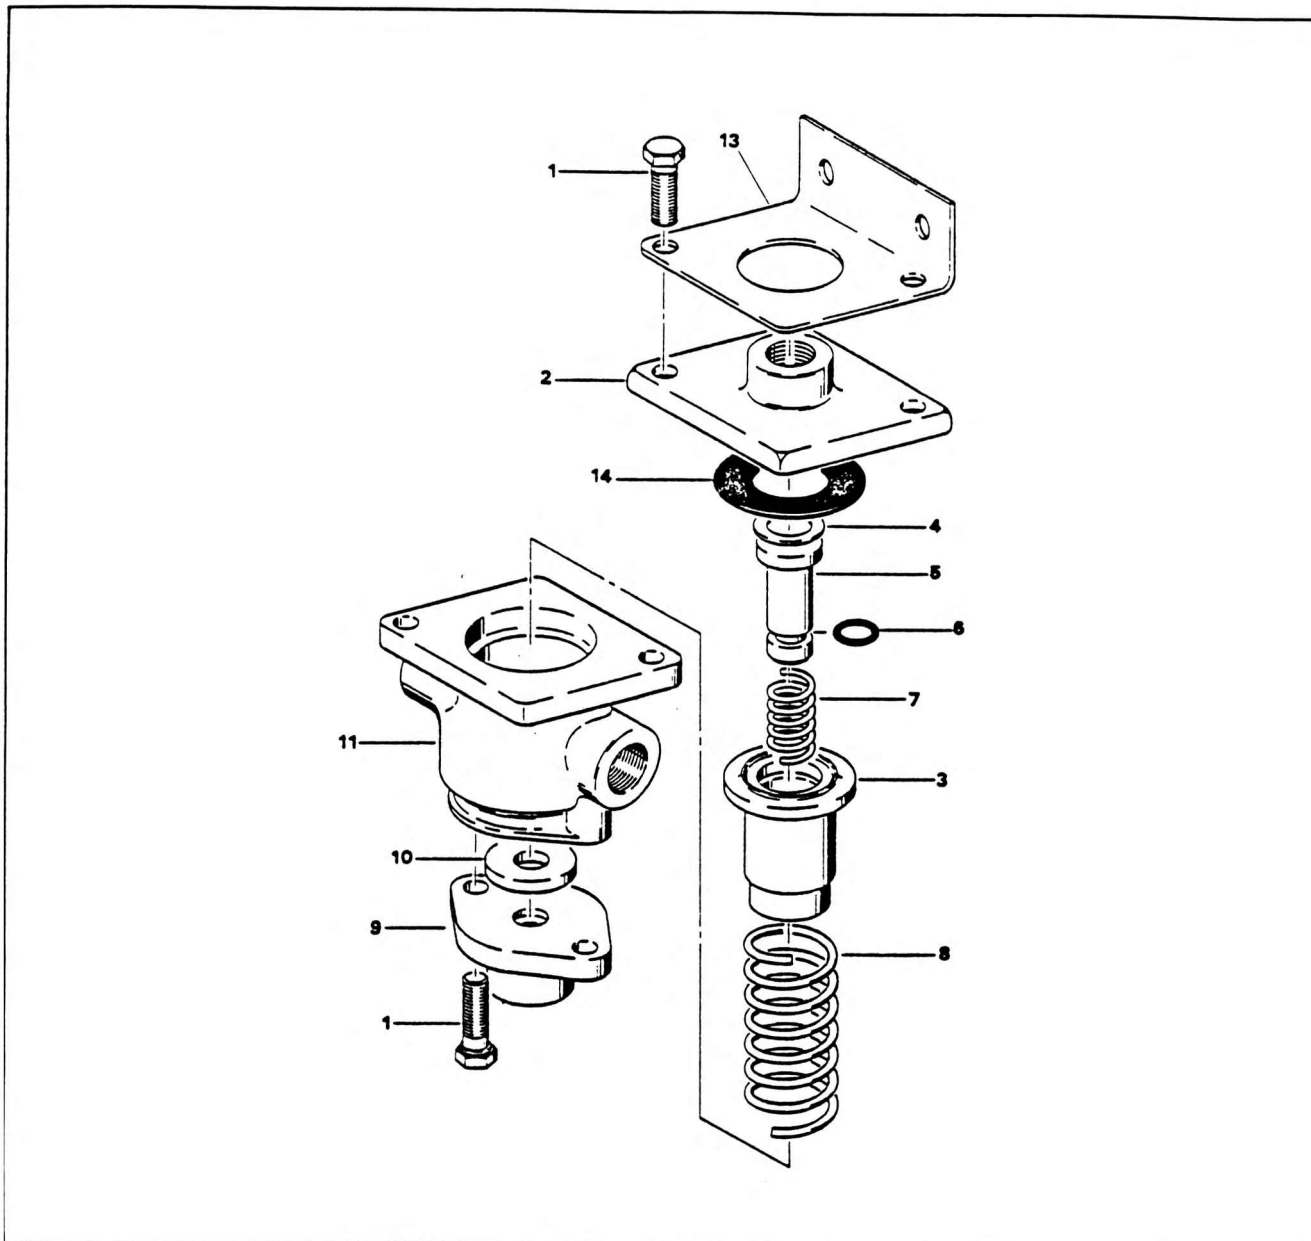

VALVE ASSEMBLY PROTECTION

NO.	PART NO.	QTY.	DESCRIPTION	NO.	PART NO.	QTY.	DESCRIPTION
-	8866078	-	Complete Assembly				
*	8775862	-	Repair Kit				
1	7043203	4	Setscrew				N.S.S. - Not Serviced Separately
2	8775955	1	Cover				
3	8775958	1	Sleeve				
4*	N.S.S.	1	Ring Snap				
5	8775954	1	Plunger				
6*	7350003	1	'O' Ring				
7*	N.S.S.	1	Spring (Plunger)				
8*	N.S.S.	1	Spring (Sleeve)				
9	721064	1	Cap				
10*	N.S.S.	1	Seat				
11	8775959	1	Body				
13	8775956	1	Bracket				
14 *	N.S.S.	1	Insert				